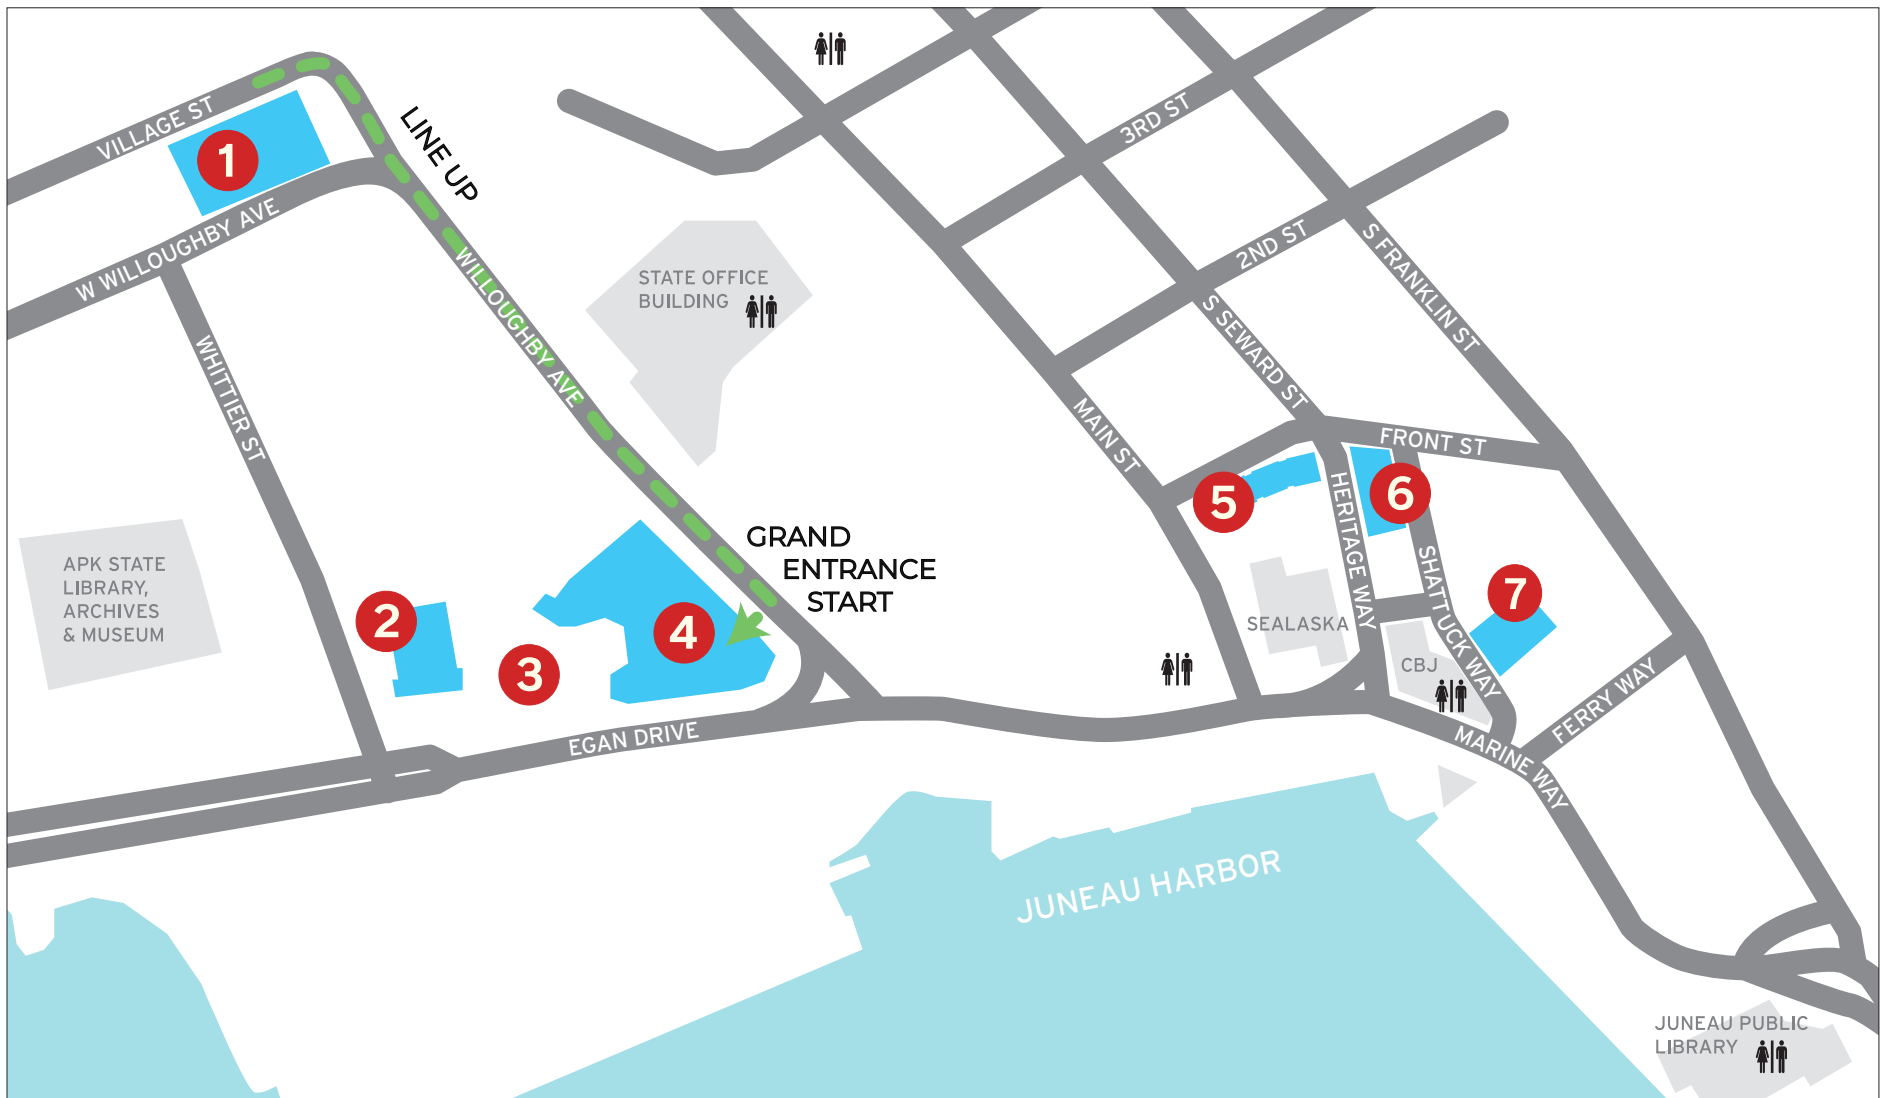

## Parade Route

- 1** Elizabeth Peratrovich Hall (EPH)  
320 W. Willoughby Ave.

**2** Juneau Arts & Culture Center (JACC)  
350 Whittier St.

**3** Centennial Hall Parking Lot

**4** Centennial Hall  
101 Egan Dr.
- 5** Atnané Hít/Sealaska Arts Campus  
2 Sealaska Plaza

**6** Walter Soboleff Building (WSB)  
105 Heritage Way

**7** Gold Town Theater  
171 Shattuck Way

 Restroom

## Grand Entrance Route

- 1** Elizabeth Peratrovich Hall (EPH)  
320 W. Willoughby Ave.
- 2** Juneau Arts & Culture Center (JACC)  
350 Whittier St.
- 3** Centennial Hall Parking Lot
- 4** Centennial Hall  
101 Egan Dr.
- 5** Atnané Hit/Sealaska Heritage Arts Campus  
2 Sealaska Plaza
- 6** Walter Soboleff Building (WSB)  
105 Heritage Way
- 7** Gold Town Theater  
171 Shattuck Way
-  Restroom

## Grand Exit Route

- 1** Elizabeth Peratrovich Hall (EPH)  
320 W. Willoughby Ave.
  - 2** Juneau Arts & Culture Center (JACC)  
350 Whittier St.
  - 3** Centennial Hall Parking Lot
  - 4** Centennial Hall  
101 Egan Dr.
  - 5** Atnané Hít/Sealaska Heritage Arts Campus  
2 Sealaska Plaza
  - 6** Walter Soboleff Building (WSB)  
105 Heritage Way
  - 7** Gold Town Theater  
171 Shattuck Way
-  Restroom