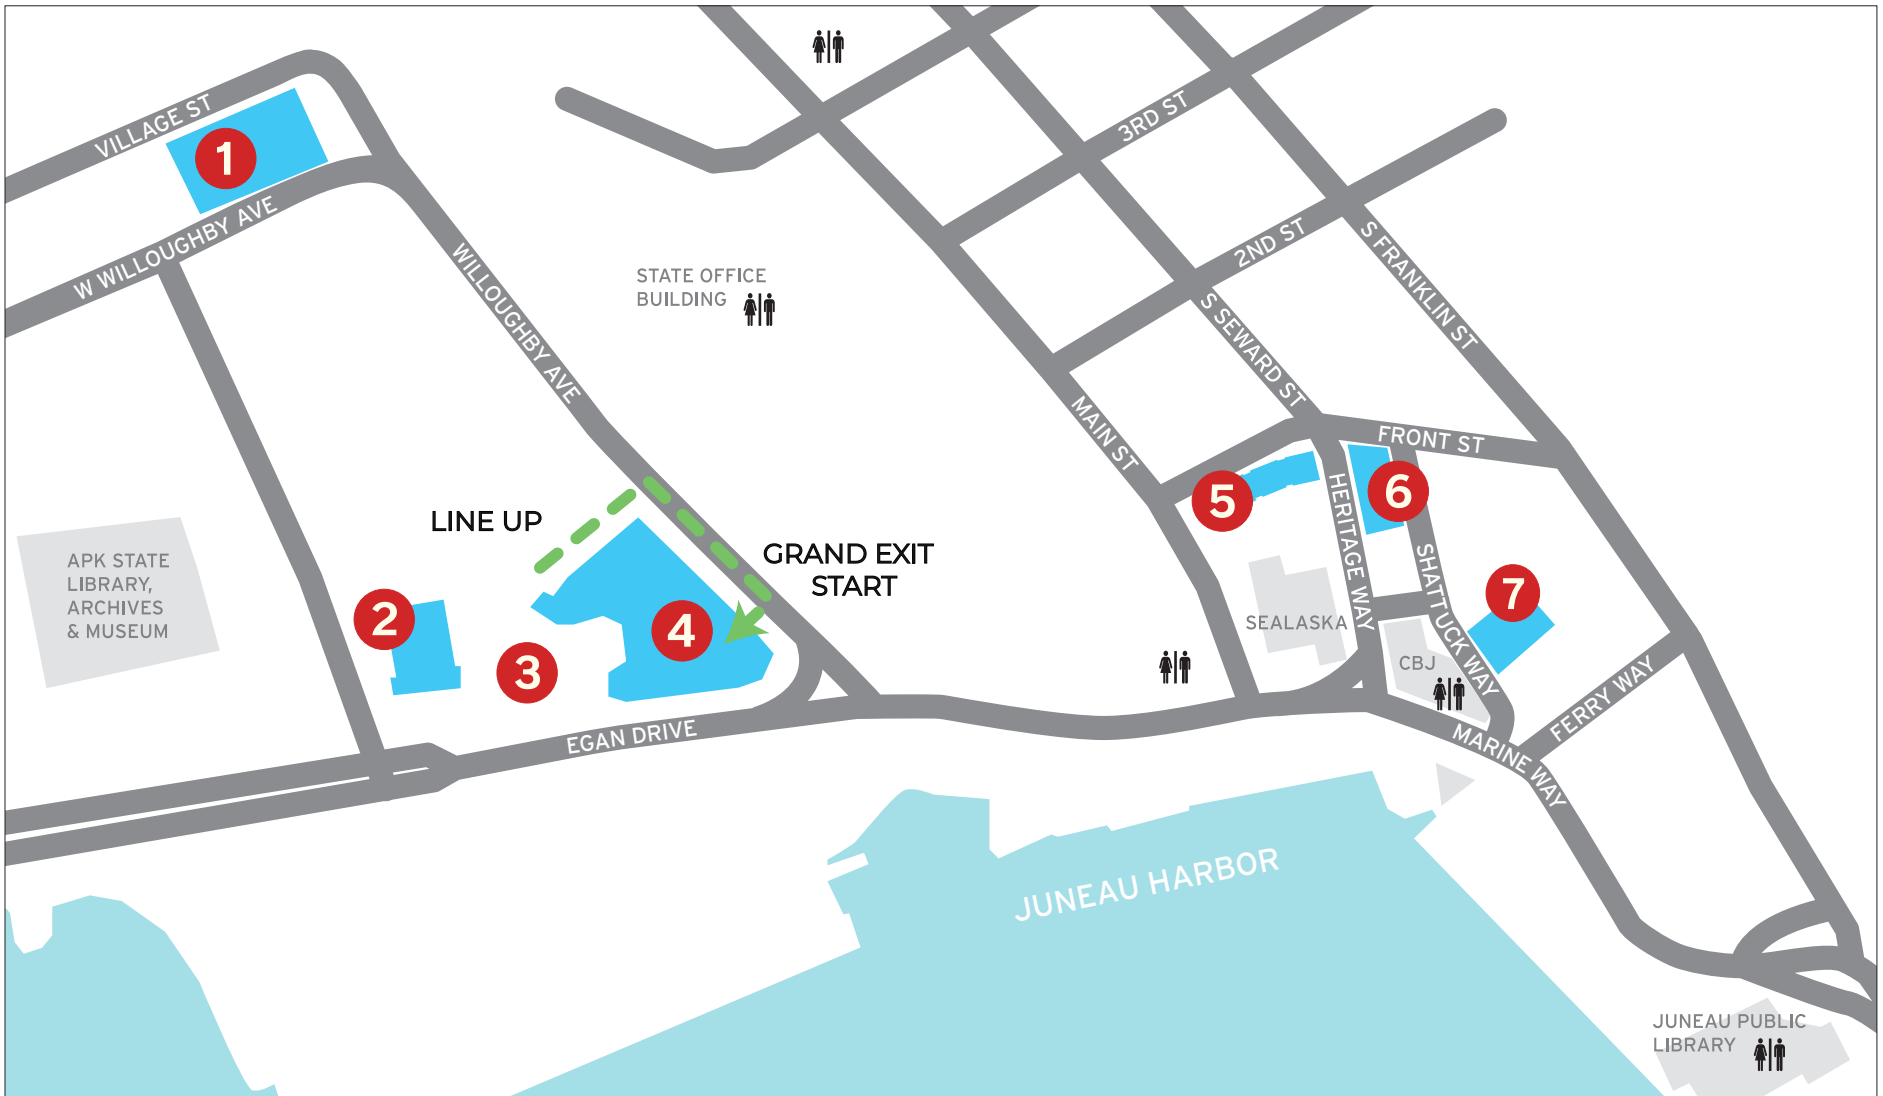

## Parade Route

- 1** Elizabeth Peratrovich Hall (EPH)  
320 W. Willoughby Ave.

**2** Juneau Arts & Culture Center (JACC)  
350 Whittier St.

**3** Centennial Hall Parking Lot

**4** Centennial Hall  
101 Egan Dr.
- 5** Atnané Hít/Sealaska Arts Campus  
2 Sealaska Plaza

**6** Walter Soboleff Building (WSB)  
105 Heritage Way

**7** Gold Town Theater  
171 Shattuck Way

 Restroom

## Grand Entrance Route

- 1** Elizabeth Peratrovich Hall (EPH)  
320 W. Willoughby Ave.
- 2** Juneau Arts & Culture Center (JACC)  
350 Whittier St.
- 3** Centennial Hall Parking Lot
- 4** Centennial Hall  
101 Egan Dr.
- 5** Atnané Hit/Sealaska Heritage Arts Campus  
2 Sealaska Plaza
- 6** Walter Soboleff Building (WSB)  
105 Heritage Way
- 7** Gold Town Theater  
171 Shattuck Way
-  Restroom

## Grand Exit Route

- 1** Elizabeth Peratrovich Hall (EPH)  
320 W. Willoughby Ave.
  - 2** Juneau Arts & Culture Center (JACC)  
350 Whittier St.
  - 3** Centennial Hall Parking Lot
  - 4** Centennial Hall  
101 Egan Dr.
  - 5** Atnané Hít/Sealaska Heritage Arts Campus  
2 Sealaska Plaza
  - 6** Walter Soboleff Building (WSB)  
105 Heritage Way
  - 7** Gold Town Theater  
171 Shattuck Way
-  Restroom